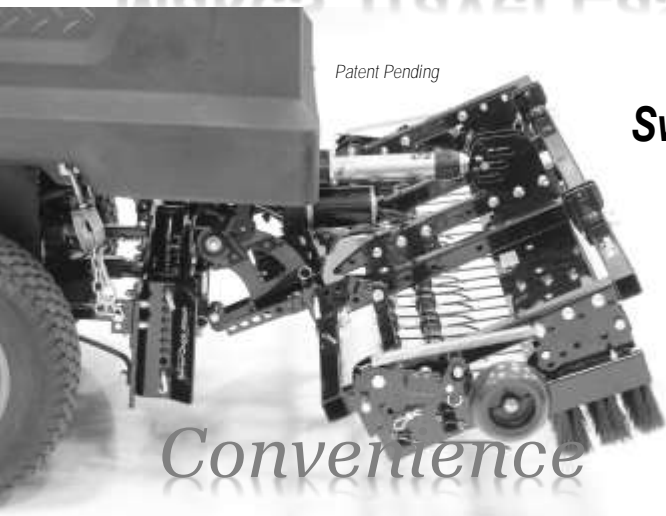

Trail Groomer

Walking Trails

TR72 Tongue Towed

TR72 Direct Mount Quick Attach

Productivity Performance

Features:

Specialized implements designed to loosen and level aggregate on Trails of Crushed Stone, Gravel, Crusher Fines, Pea Rock, Flagstone, Gravel, Brick Chips, Marble Chips, etc. 1.00" diameter or less.

Heavy Duty - Powder Coated.

"Quick Attach Swivel"

model shown

Heavy Duty Actuator

**Reduces
Labor Cost**

Tongue Towed

Need to travel from one location to another?

Makes Travel Easier

Patent Pending

Convenience

"Quick Attach Swivel"™ Driveway / Trail Groomer

Direct Mount Quick Attach Swivel models connect directly to the rear of tow vehicles. Groomer has no wheels, no frame, no tongue. Simply lift it when traveling from one location to another. 72" wide and 84" wide models available. Connects and disconnects (to tow vehicle) in less than 60 seconds. Mounts on vehicles with 1.25" or 2.00"

Direct Mount Quick Attach

"Quick Attach Swivel" QAS. Rear mount "Quick Attach Swivel" groomers connect and disconnect in less than 60 seconds. You can still use your tow vehicle for other uses. When it's "grooming time" attaching the groomer is quick & easy.