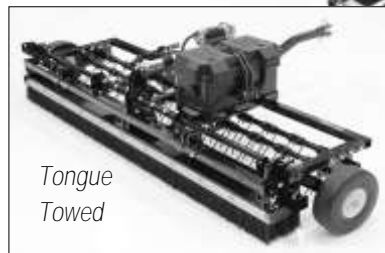

Trail Groomer

Walking Trails

TR72 Tongue Towed

TR72 Direct Mount Quick Attach

Productivity Performance

Features:

Specialized implements designed to loosen and level aggregate on Trails of Crushed Stone, Gravel, Crusher Fines, Pea Rock, Flagstone, Gravel, Brick Chips, Marble Chips, etc. 1.00" diameter or less.

Heavy Duty - Powder Coated.

"Quick Attach Swivel"

model shown

Heavy Duty Actuator

**Reduces
Labor Cost**

Tongue Towed

Need to travel from one location to another?

Makes Travel Easier

Patent Pending

Convenience

"Quick Attach Swivel"™ Driveway / Trail Groomer

Direct Mount Quick Attach Swivel models connect directly to the rear of tow vehicles. Groomer has no wheels, no frame, no tongue. Simply lift it when traveling from one location to another. 72" wide and 84" wide models available. Connects and disconnects (to tow vehicle) in less than 60 seconds. Mounts on vehicles with 1.25" or 2.00"

"Quick Attach Swivel" QAS™

Trail Groomer

So you built a walking - biking trail. Now what? Maintaining trails requires equipment designed for ease of use, lowering labor costs, and effectiveness on aggregate. Our Trail Groomer has been extensively tested on many types of aggregate. Most successful on materials 1.00" diameter or smaller. **"Loosens and Levels".**