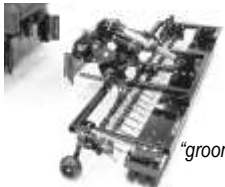

Patent Pending

Convenience

"Quick Attach Swivel"™ Driveway / Trail Groomer

Direct Mount Quick Attach Swivel models connect directly to the rear of tow vehicles. Groomer has no wheels, no frame, no tongue. Simply lift it when traveling from one location to another. 72" wide and 84" wide models available. Connects and disconnects (to tow vehicle) in less than 60 seconds. Mounts on vehicles with 1.25" or 2.00"

"Quick Attach Swivel" QAS™

Trail Groomer

So you built a walking - biking trail. Now what? Maintaining trails requires equipment designed for ease of use, lowering labor costs, and effectiveness on aggregate. Our Trail Groomer has been extensively tested on many types of aggregate. Most successful on materials 1.00" diameter or smaller. **"Loosens and Levels".**

Build It Your Way with **"Quick Drop Off" Implements**

For those who need the convenience of "easy travel" our direct mounted "Quick Attach" models remove burden of tongue towing a groomer or having to trailer it to go from one location to another. Quick attach models are easier to use on trails. No other company has achieved this type of engineering for use on Trails.

Direct Mount Quick Attach

"Quick Attach Swivel" QAS. Rear mount "Quick Attach Swivel" groomers connect and disconnect in less than 60 seconds. You can still use your tow vehicle for other uses. When it's "grooming time" attaching the groomer is quick & easy.